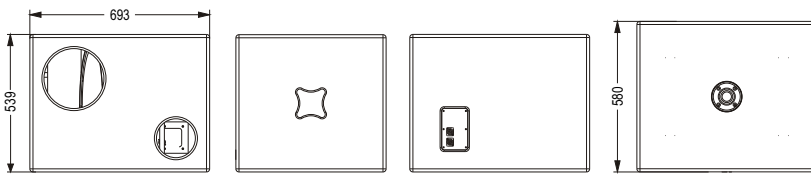

AB-Box 18

PROFESSIONAL SUBWOOFER SPEAKER

MUSICAL INSTRUMENTS

Features:

- B118D is a professional wooden subwoofer manufactured by Cool Audio. It is made of plywood toasting Paint. It adopts one 18" subwoofer and six order bandpass structure, to provides better performance in applications of KTV room and Disco hall, etc. Also can be used with other assistant units.
- Six order bandpass big power bass box
- One 18" big power woofer
- High intensity fasten enclosure structure, optimized ph
- Flexible installation method
- Can be used assorted with B3 high SPL full range speaker

Cabinet Dimension:

Installation drawing:

Specifications:

Transducers:	Bass: 18LB100-8B×1
Frequency Response(-3dB):	38HZ-150Hz
Sensitivity(1m/1W):	100dB
Rated Power(RMS):	500W
Rated Impedance:	8ohm
DC Impedance:	5.5ohm
THD:	<1%
Input Connectors:	NL4×2
Net Weight(1Pcs):	37Kg
Gross Weight:	42Kg
Dimensions (W×D×H):	693×580×539mm
Packaging Dimensions 1pcs/pack(W×D×H):	808×690×655mm